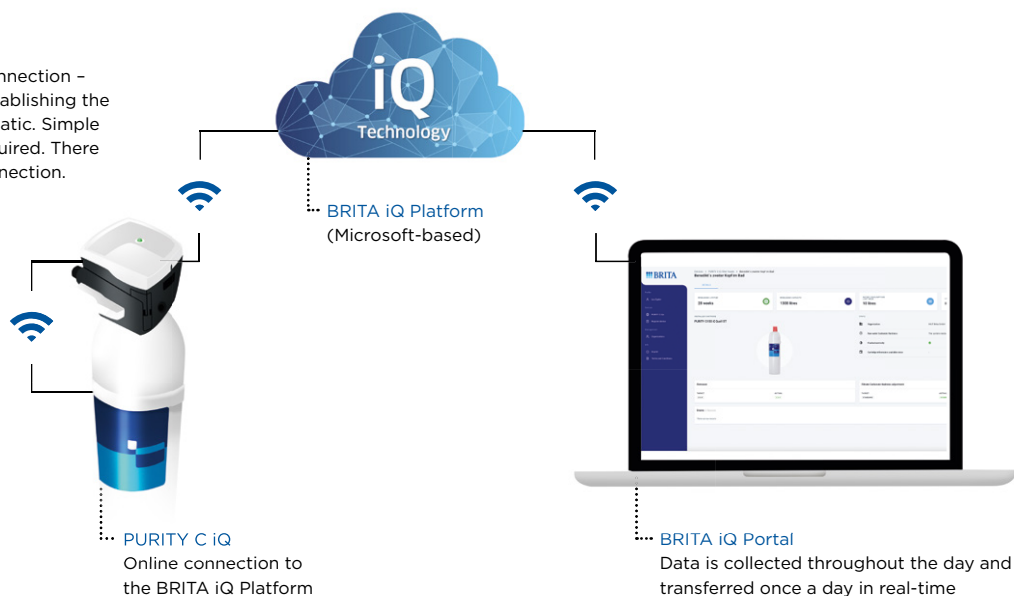

Intelligent, cloud-based filter system for greater machine protection, consistent water quality and more efficient cartridge service.

PURITY C iQ provides reliable machine protection by minimising the risk of incorrect installations. Plug-and-play technology makes installation easier than ever before. PURITY C iQ easily solves the challenge of fluctuating raw water quality. The intelligent system measures the raw water using sensor technology and automatically sets the bypass for the cartridge.* Its sophisticated algorithms detect changes in the water and automatically adapts the bypass settings to the set carbonate hardness even when in ongoing operation.* This ensures consistent and optimal beverage quality throughout the life of the filter. Using the BRITA iQ Portal, you can get an overview of all installed and registered iQ filters - in all locations. As a result, PURITY C iQ makes it possible to achieve a new level of efficiency in scheduling service visits and filter replacements based on requirements.

The system that combines three functions in the filter head.

Digital. Networked. Highly efficient: PURITY C iQ brings key functions together in one system.

Automatic water analysis

Automatic bypass setting

Automatic volume measurement

Our most advanced data transfer technology.

PURITY C iQ uses a simple plug-and-play connection - without the need for network integration. Establishing the connection to the cloud is completely automatic. Simple registration of the filter head is all that is required. There are no additional ongoing costs for data connection.